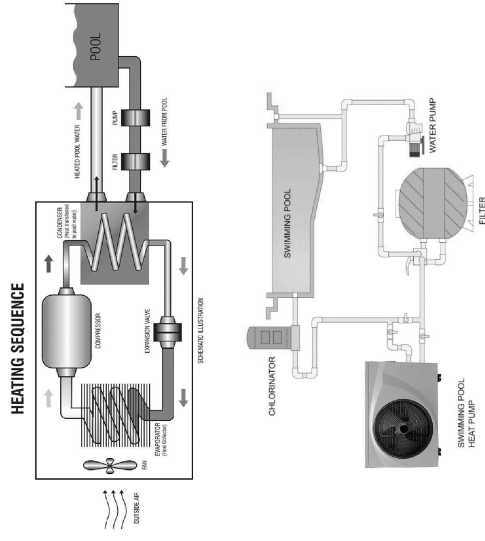

Application