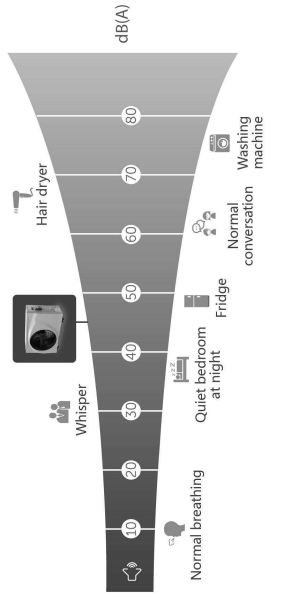

AVERAGE 10 Times Quieter

• When maintaining pool temperature at AVERAGE 50% capacity, AVERAGE sound pressure of our product can bring you 10 times quieter swimming environment and more friendly neighborhood than an On/Off HP.